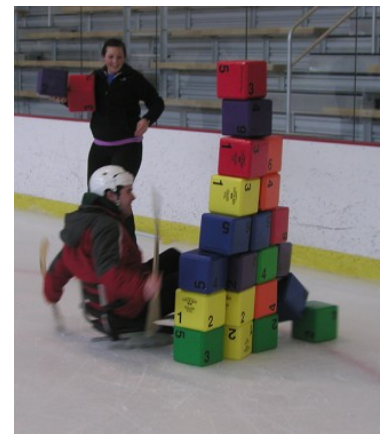

850 Revere Parkway
Revere, MA (781) 284-9491

Adaptive Skating - Games on Ice!

Tuesdays:
11:30am-1:30pm

Nov 17
Dec 15
Jan 12
Feb 16
Mar 15

Use your wheelchair, an ice sled, or conventional skates on the ice! Spin, slide, race, slalom, socialize and play gently competitive games with others! Ice sleds and conventional skates available. *For more info and to attend program or volunteer, call 413-545-5758 to register or email marcy.marchello@state.ma.us.*

Ice sleds and skate walkers on site for ongoing community use – check with rink management.

Coming Event