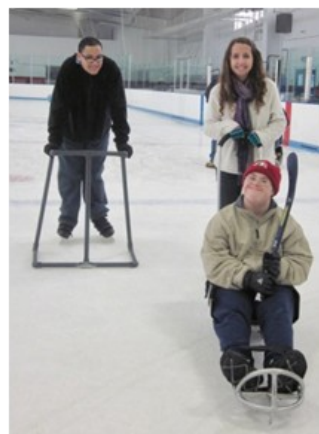

850 Revere Parkway
Revere, MA (781) 284-9491

Adaptive Skating - Games on Ice!

Tuesdays:
11:30am-1:30pm

Nov 17
Dec 15
Jan 12
Feb 16
Mar 15

Use your wheelchair, an ice sled, or conventional skates on the ice! Spin, slide, race, slalom, socialize and play gently competitive games with others! Ice sleds and conventional skates available. *For more info and to attend program or volunteer, call 413-545-5758 to register or email marcy.marchello@state.ma.us.*

Ice sleds and skate walkers on site for ongoing community use – check with rink management.

Coming Event